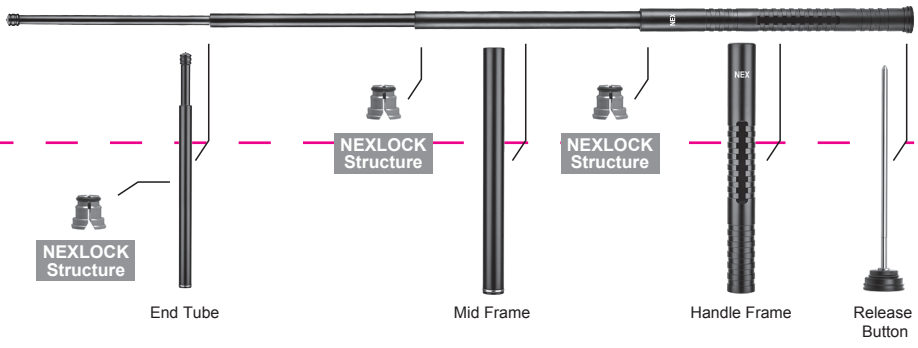

NEX QUICKER BATON SPECIFICATIONS

Model	Locking System	Expanded Length	Retracted Length	Weight	Material
N39C Quic (Ar)	NEXLOCK	39" (1003 ± 3 mm)	12.63" (321 ± 1.5 mm)	25.57 oz (725 ± 15 g)	Steel + Aluminum

PRACTICAL USE

⚠️ WARNINGS:
A. Slamming the Quicker Baton straight down on a hard surface can damage internal components!
B. Your Quicker Baton should never be kicked open in the direction of any individual!

MAINTENANCE

WARRANTY MAINTENANCE

CONTACT US
NEXTORCH INDUSTRIES CO., LTD.
Address: No.61Yudong 1st Road, Yangdong County Yangjiang Municipality, Guangdong Province, China (Postcode: 529931)
Fax: +86-662-6602218
Email: info@nextorch.com