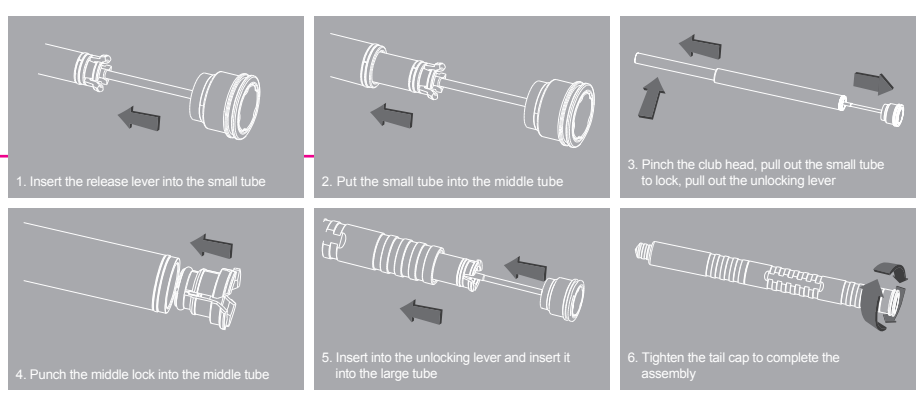

NEX QUICKER BATON SPECIFICATIONS

Model	Locking System	Expanded Length	Retracted Length	Weight	Material
N39C Quic (Ar)	NEXLOCK	39" (1003 ± 3 mm)	12.63" (321 ± 1.5 mm)	25.57 oz (725 ± 15 g)	Steel + Aluminum

PRACTICAL USE

⚠️ WARNINGS:
A. Slamming the Quicker Baton straight down on a hard surface can damage internal components!
B. Your Quicker Baton should never be kicked open in the direction of any individual!

MAINTENANCE

WARRANTY MAINTENANCE

CONTACT US
NEXTORCH INDUSTRIES CO., LTD.
Address: No.61Yudong 1st Road, Yangdong County Yangjiang Municipality, Guangdong Province, China (Postcode: 529931)
Fax: +86-662-6602218
Email: info@nextorch.com